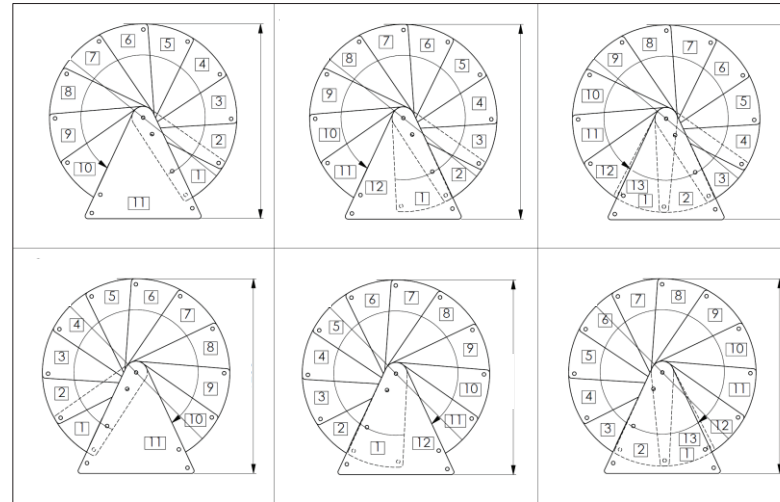

Chicago 47"

10 Treads + Platform

11 Treads + Platform

12 Treads + Platform