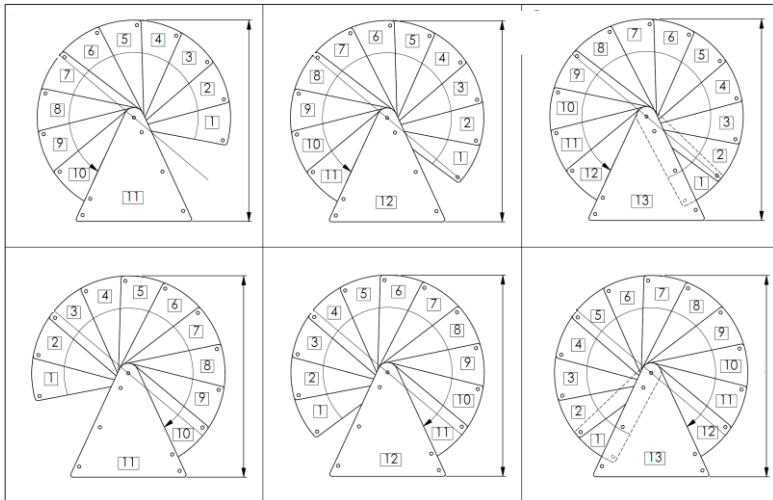

Layout Examples

Chicago 39"

10 Treads + Platform

11 Treads + Platform

12 Treads + Platform

Chicago 47"

10 Treads + Platform

11 Treads + Platform

12 Treads + Platform

Chicago 55"

10 Treads + Platform

11 Treads + Platform

12 Treads + Platform

Chicago 63"

10 Treads + Platform

11 Treads + Platform