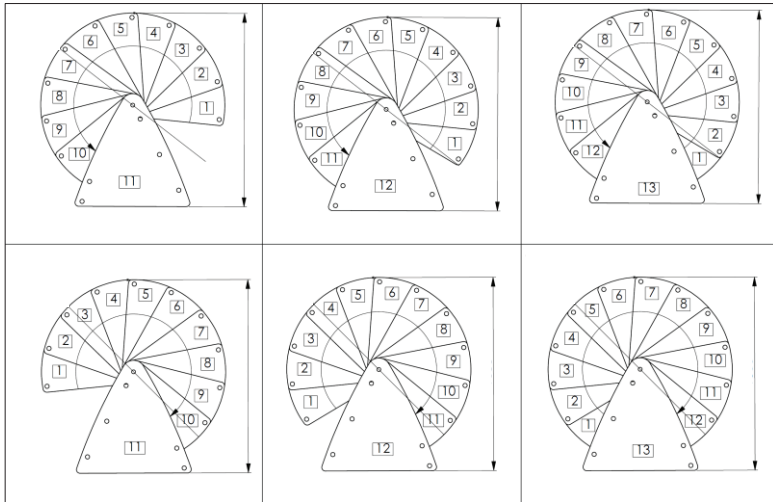

Layout Examples

Chicago 39"

10 Treads + Platform

11 Treads + Platform

12 Treads + Platform